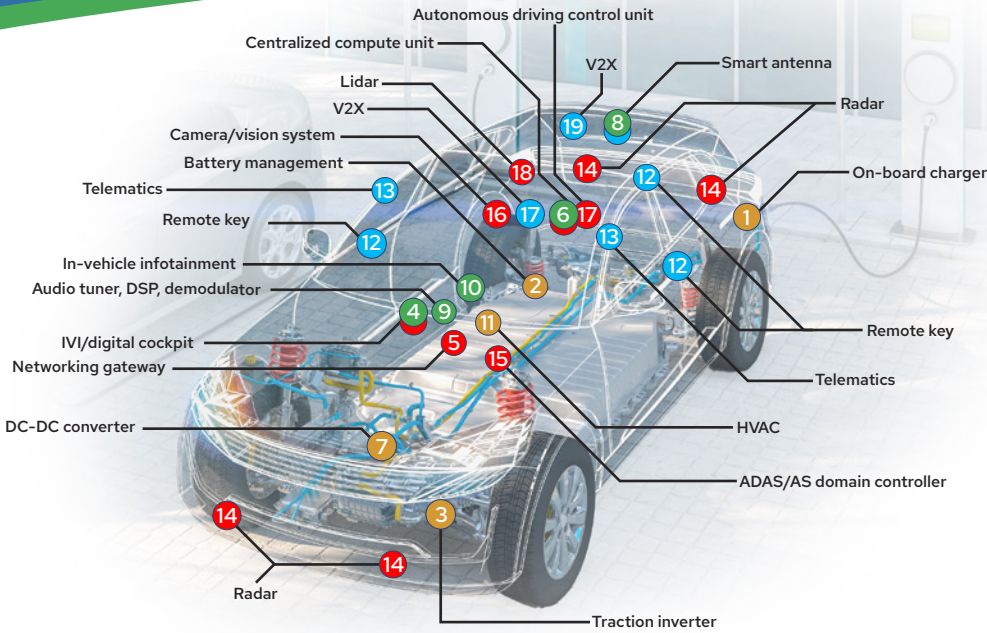

SKYWORKS®

- Power
- RF
- Timing
- Radio

Ref	Function	Product Type	Typical Part Numbers
Powertrain			
1	On-board charger	Digital isolators, isolated amplifiers	Si892x/3x/4x
2	Battery management	Digital isolators, isolated amplifiers	Si892x/3x/4x
3	Traction inverter	Isolated gate drivers, digital isolators, isolated amplifiers	XM3 Si828x GDB (Wolfspeed), Si893x
Vehicle Management			
4	IVI/digital cockpit	Automotive PCI Express (PCIe) clock buffers, clock generators, automotive tuners	Si53258/4, Si5332A-D-AM1/2/3, Si46xx, Si479xx
5	Networking gateway	Automotive PCI Express (PCIe) clock buffers, clock generators, automotive tuners	Si53258/4, Si5332A-D-AM1/2/3
6	Centralized compute unit	Automotive PCI Express (PCIe) clock buffers, clock generators, automotive tuners	Si53258/4, Si5332A-D-AM1/2/3, Si46xx, Si479xx
7	DC-DC converter	Digital isolators, isolated amplifiers	Si892x/3x/4x
Infotainment			
8	Smart antenna	Automotive tuners, RF front-end modules, low noise amplifiers, GPS/GNSS	Si46xx, Si479xx, SKY5A2105, SKY5A108, SKY5A5109, SKY5A5110
9	Audio tuner, DSP, demodulator	USB drivers, automotive tuners	Si46xx and Si479xx
10	In-vehicle infotainment	USB drivers, automotive tuners	Si46xx, Si479xx
Driver Convenience			
11	HVAC	Digital isolators, isolated amplifiers	Si892x/3x/4x
12	Remote key	Switches	SKY5A1007, SKY5A21001, SKY5A21003
13	Telematics	Power amplifiers, PAs with integrated filters	SKY5A3000, SKY5A3001
Autonomous Driving			
14	Radar	Automotive PCI Express (PCIe) clock buffers, clock generators	Si53258/4, Si5332A-D-AM1/2/3
15	ADAS/AS domain controller		
16	Camera/vision system		
17	Autonomous driving control unit		
18	Lidar		
19	V2X	RF front-end modules	SKY5A2105